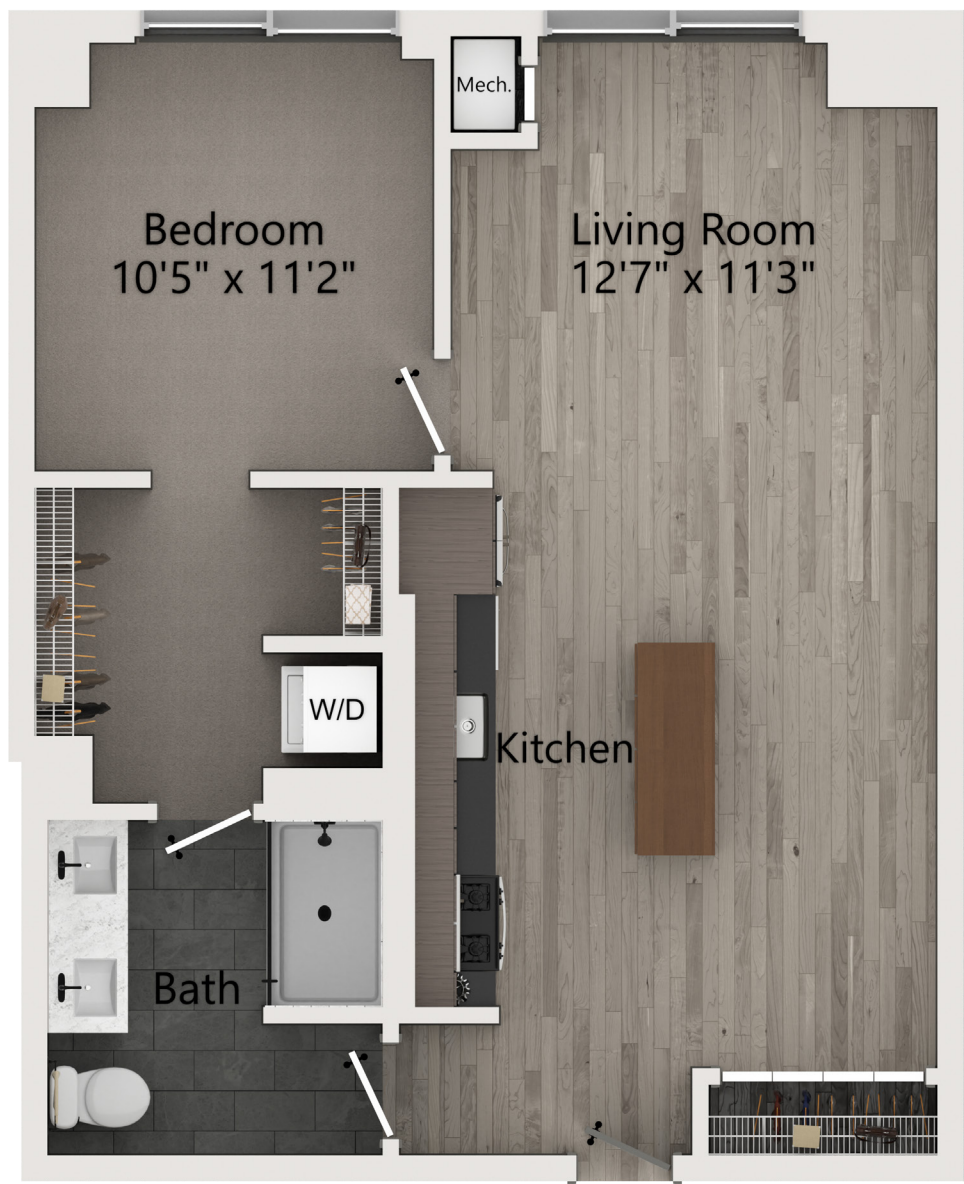

EvoUnionPark.com

EVO

Evo Union Park 1454 W. Randolph St. Chicago, IL 60607 872.240.8815

A5

1 BEDROOM

1 BATHROOM

720 SQ FT

FLOOR 2

FLOORS 3-10

All floor plans are artist's renderings for illustrative purposes and may not be to scale. All dimensions and distances are approximate and may vary. All photos and views are approximate representations and may not depict actual product. Not all features are available in every apartment. All specifications, availability, and pricing are subject to change.